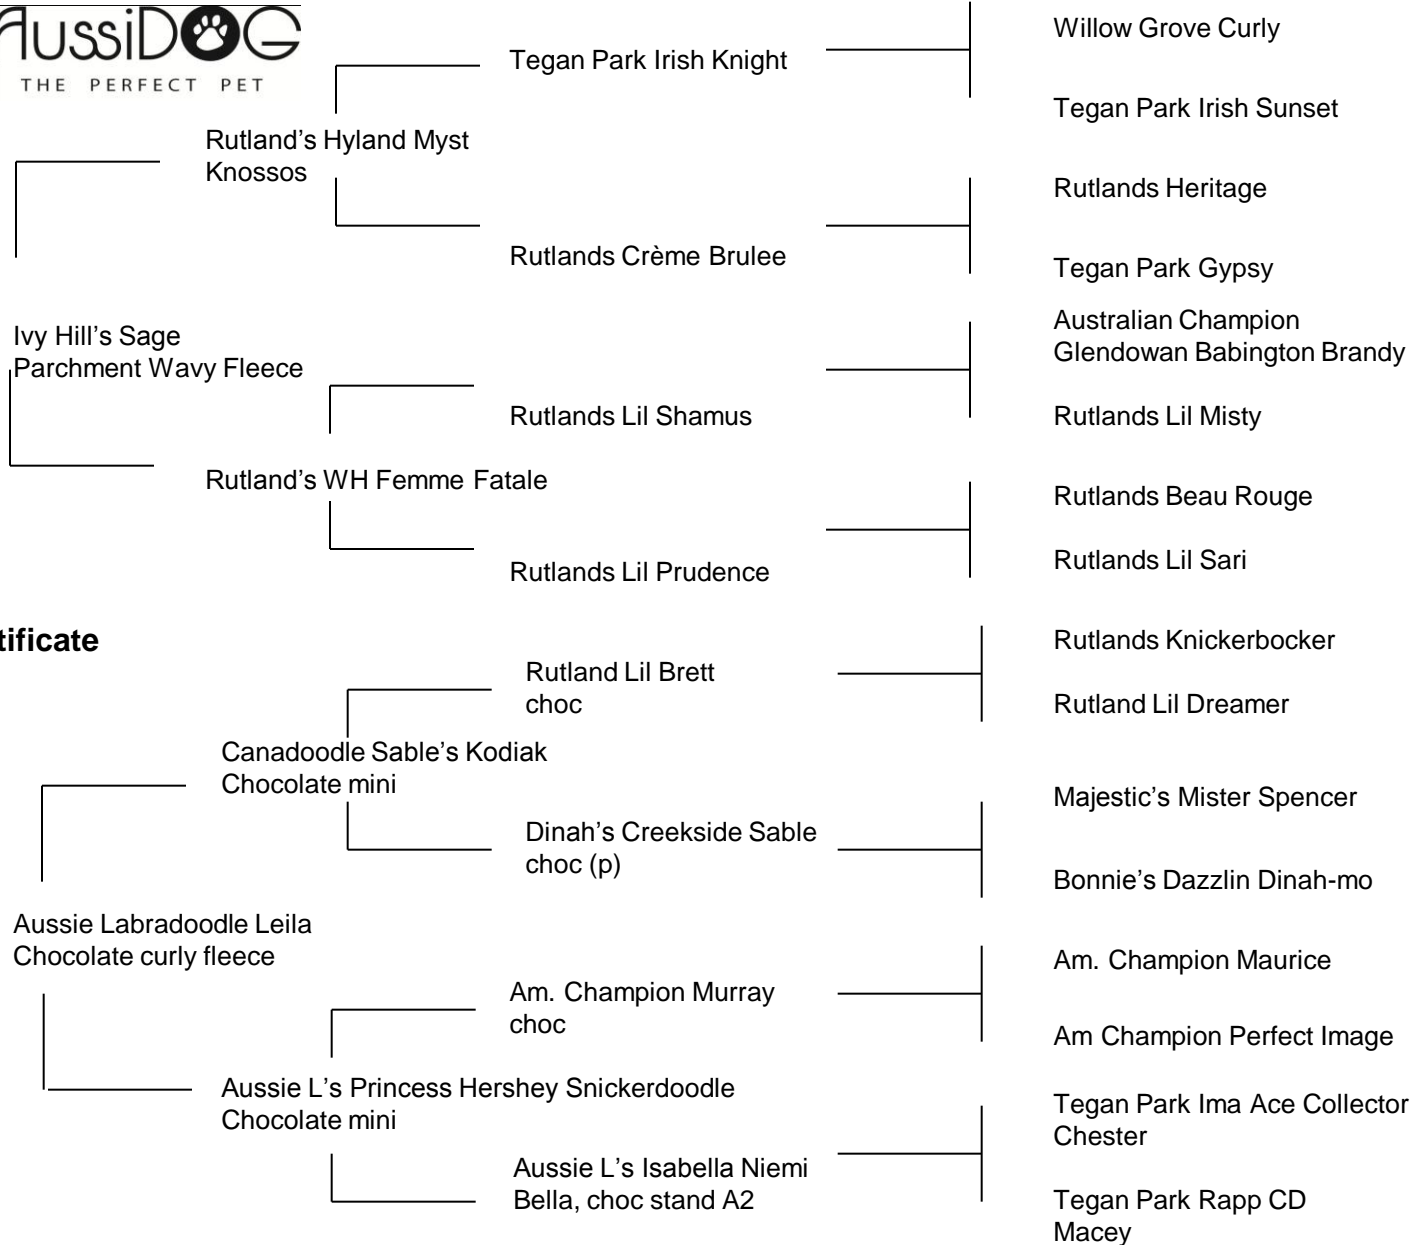

**AussiDOG's Rodie Pedigree Certificate**

Male  
DOB 2/4/2011

I certify that this pedigree is to the best of my knowledge correct in all aspects. \_\_\_\_\_  
Deborah Lee AussiDOG Labradoodles South Elgin, IL 847 530 7010 Deborah.Lee@AussiDOG.com