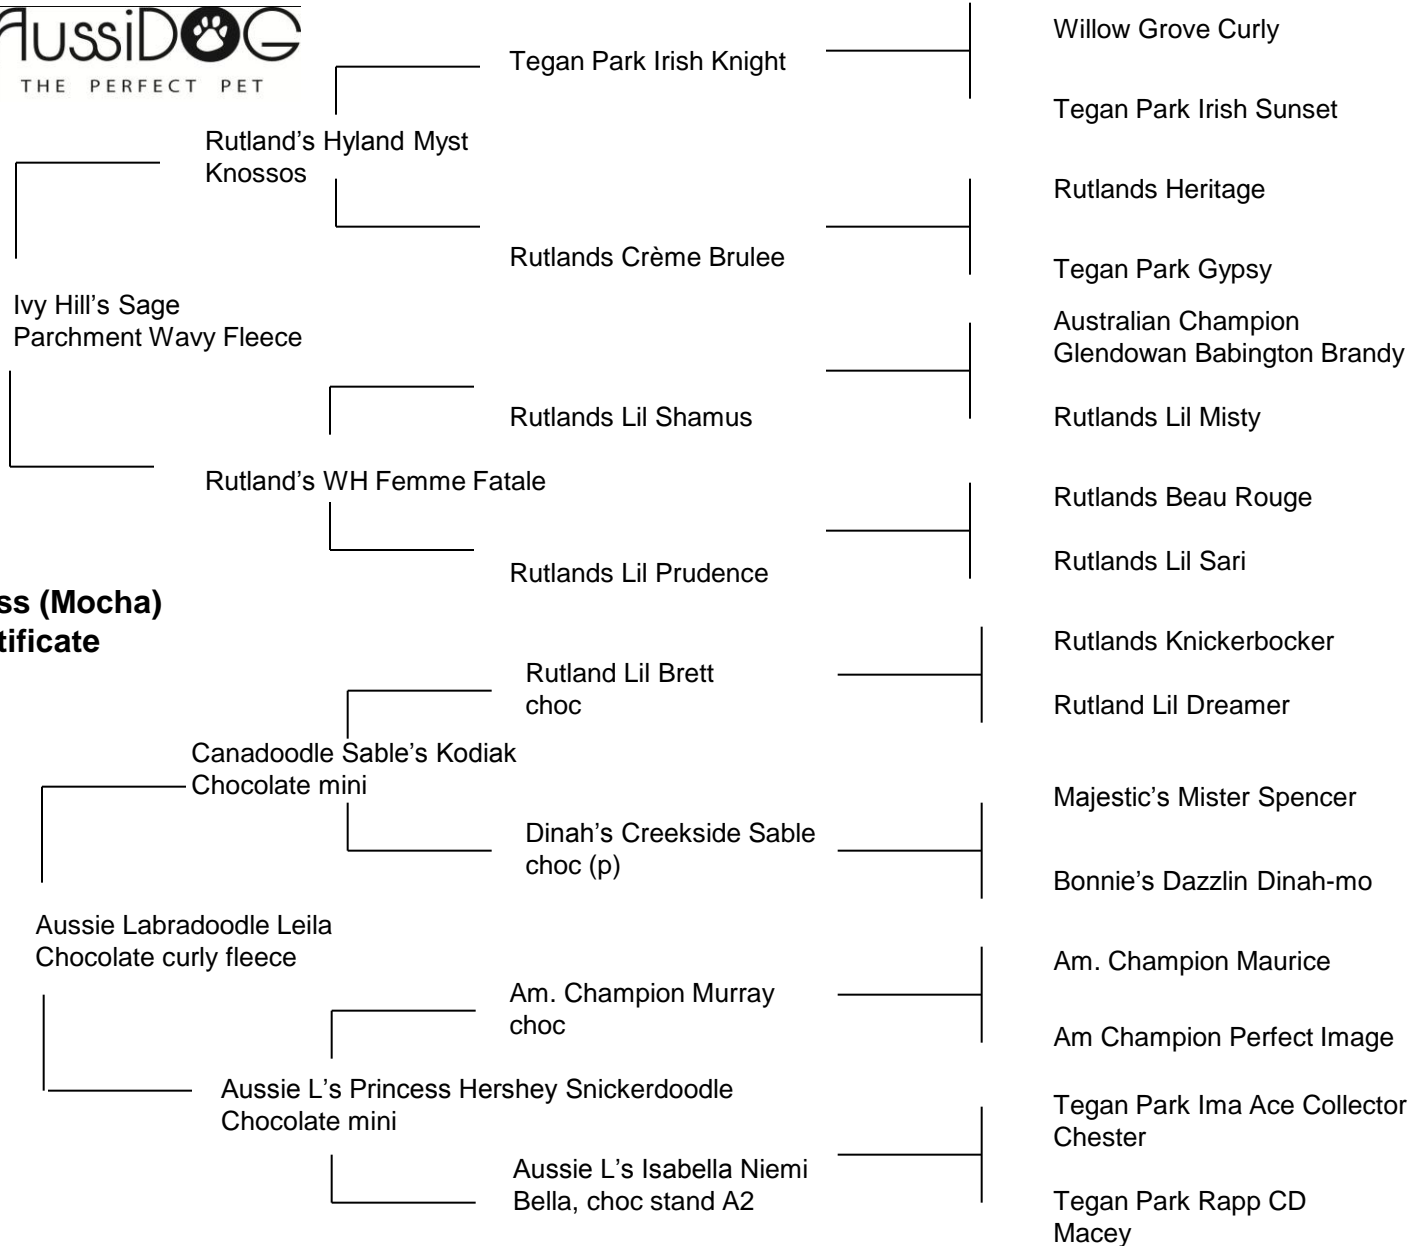

**AussiDOG's  
Chocolate Kiss (Mocha)  
Pedigree Certificate**

Female  
DOB 2/4/2011

I certify that this pedigree is to the best of my knowledge correct in all aspects. \_\_\_\_\_  
Deborah Lee AussiDOG Labradoodles South Elgin, IL 847 530 7010 Deborah.Lee@AussiDOG.com